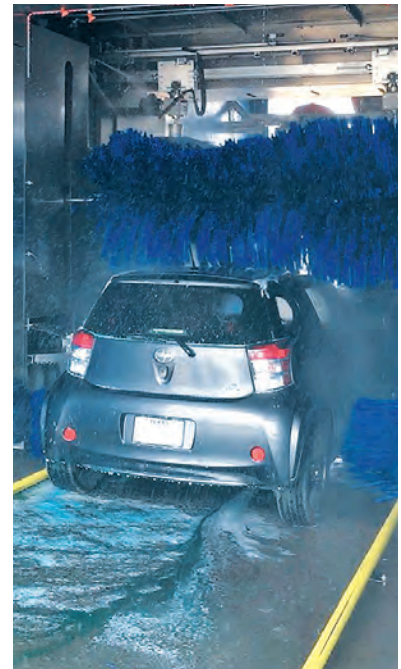

TriBrite

INCREASE YOUR PROFIT WITH THE THREE-WAY IN-BAY AUTOMATIC

The TriBrite Car Wash gives your customers the flexibility they want without compromising quality. We call this machine our 3 In 1, because customers can select a friction car wash, a high-pressure touch-free car wash or both friction and high pressure at the same time! It's three different washes in one perfect machine.

Give your customers options with the TriBrite In-Bay Automatic Car Wash. For those markets with large SUVs and pick-ups, ask about the Texas TriBrite, because everything is bigger in Texas.

TriBrite

THREE-WAY IN-BAY AUTOMATIC CAR WASH

Wash Anything from a Mini Cooper to a Long Bed Crew Cab Dually Pickup Truck

Five-Brush Machine

In-Bay Automatic Conversions

Highly Customizable

Simple, Fast Build & Start Up

Stand Alone Systems Available

Stainless Steel Construction

18-Month Warranty

Energy Efficient

Ideally Suited For:

- Locations with High-Volume Car Wash Traffic
- Locations that Want High-Volume Car Wash Traffic
- Auto Dealers

SHINING SOLUTIONS TO INCREASE YOUR CAR WASH REVENUE