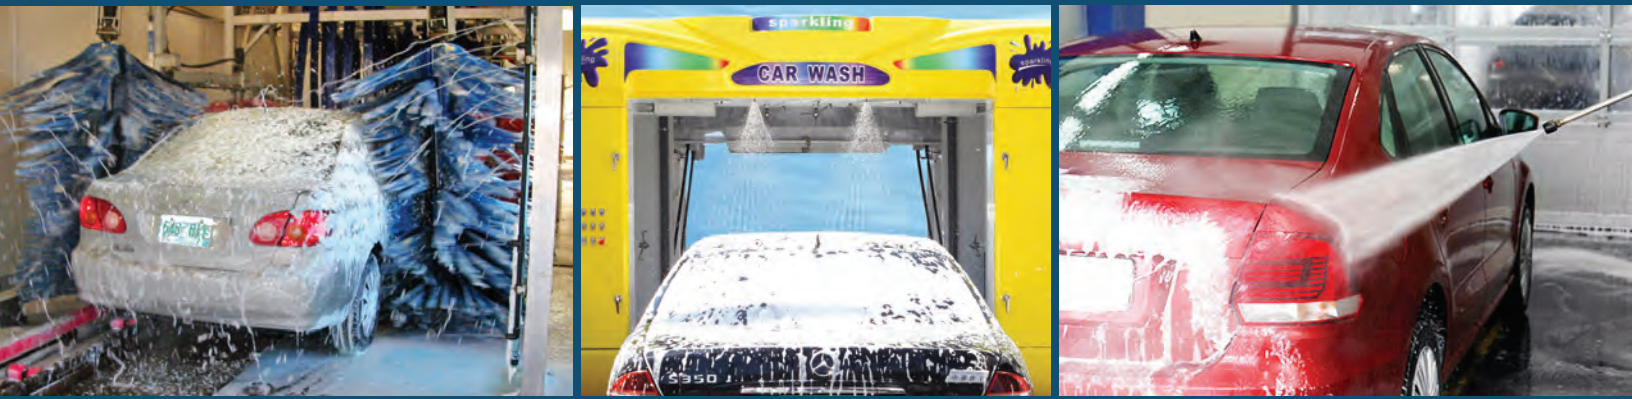

FIELD TESTED. CUSTOMER APPROVED.

SHD Active Ingredients Provide The Ultimate Clean

Do not take chances. Get your customer's cars the cleanest with the penetrating and high sudsing power of Super Heavy-Duty (SHD) detergent. Engineered to provide the ultimate clean for all car washes, including self service, in-bay automatics and tunnels.

In addition to being the most effective and reliable car wash detergent on the market for decades, SHD is easy to use. The automatic soap maker creates a perfect and consistent car wash, keeping customers coming back for more.